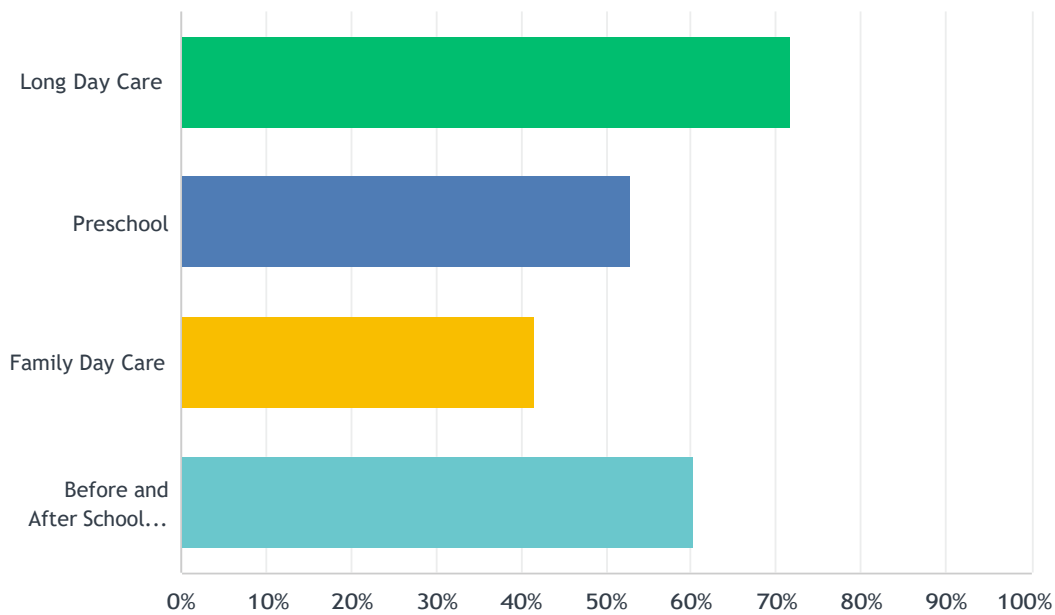

ANSWER CHOICES	RESPONSES	
Long Day Care	71.70%	38
Preschool	52.83%	28
Family Day Care	41.51%	22
Before and After School Care	60.38%	32